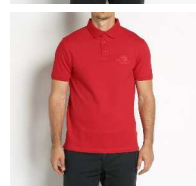

RED
97%Cotone 3%Elastam

46 50 54
1 84 1

86 Made in Bangladesh